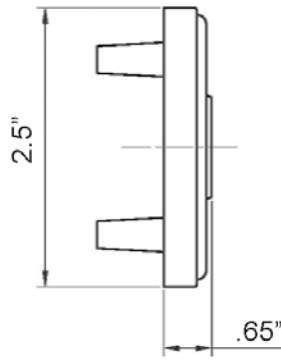

Classic Rosette

Front View

Side View

- > Collection: Nostalgic
- > Design code: CLA
- > Material: Forged Brass
- > Functions: Passage, Privacy, Dummy, Interior Mortise

Classic Rosette shown in Antique Brass