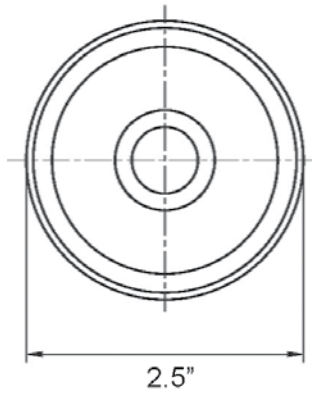

Classic Rosette

Front View

Side View

- > Collection: Nostalgic
- > Design code: CLA
- > Material: Forged Brass
- > Functions: Passage, Privacy, Dummy, Interior Mortise

Classic Rosette shown in Antique Brass