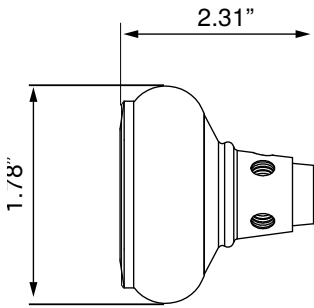

## Deco Knob

Side View

Front View

- > Collection: Nostalgic
- > Design code: DEC
- > Material: Forged Brass
- > Functions: Knob pair with 3/8" – 20 spindle

Deco Knob shown in Bright Chrome